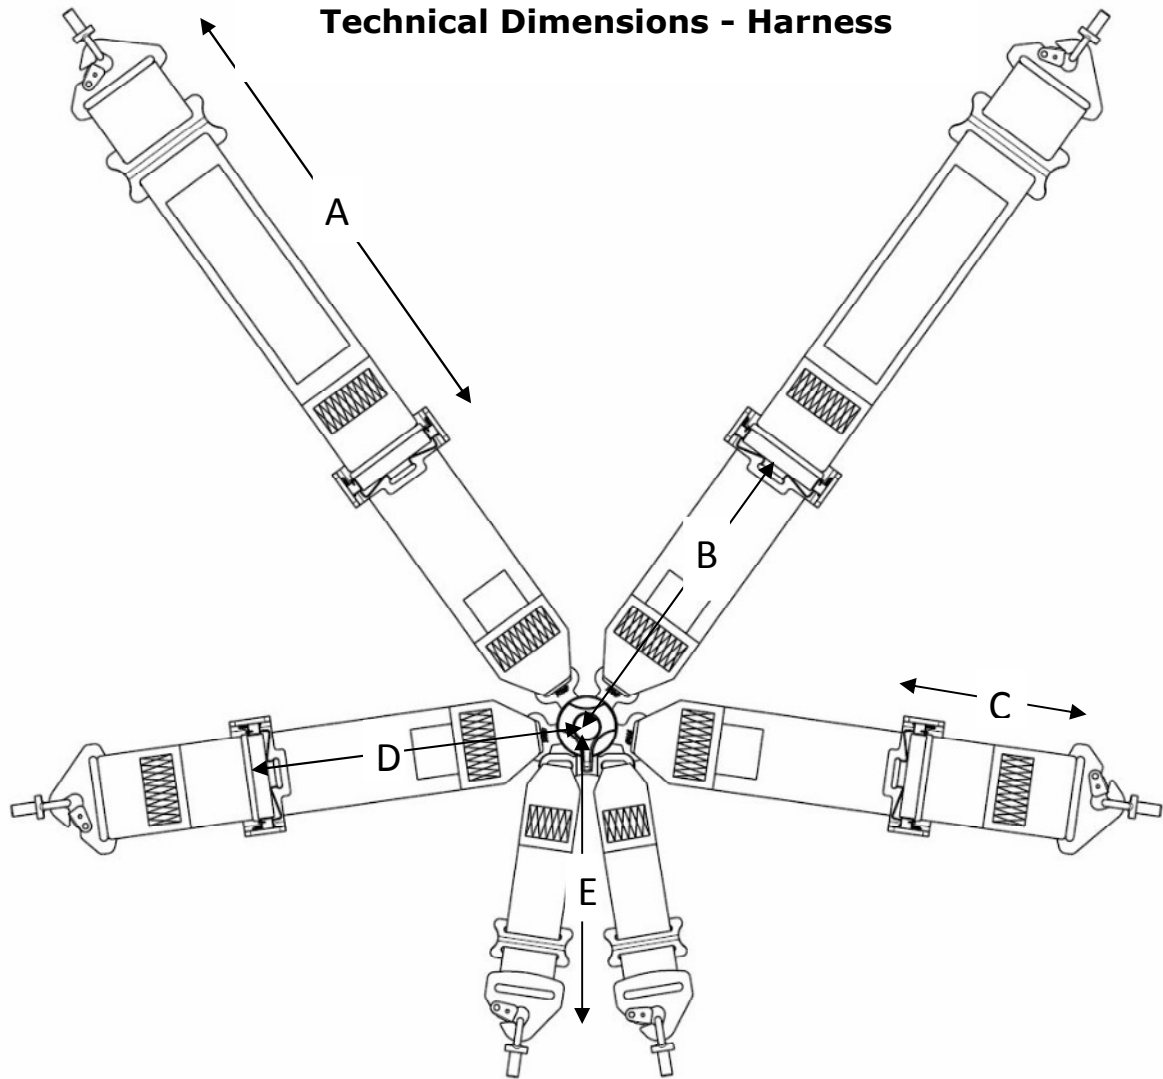

**Technical Dimensions - Harness**

SKU code	Short product description	Upper shoulder	Lower Shoulder	Outer lap	Inner lap	Crutch
		Max - Min	Max - Min	Max - Min	Max - Min	Max - Min
		A	B	C	D	E
MH440-100	4pt 3"/3" harness	140-29cm	37-14cm	15cm fixed	56-28cm	-
MH450-100	5pt 3"/3" harness	140-29cm	37-14cm	15cm fixed	56-28cm	84-21cm
MH460-100	6pt 3"/3" harness	140-29cm	37-14cm	15cm fixed	56-28cm	84-21cm
MH440-150	4pt 3"/3" harness Superlite	140-29cm	37-14cm	15cm fixed	56-28cm	-
MH450-150	5pt 3"/3" harness Superlite	140-29cm	37-14cm	15cm fixed	56-28cm	84-21cm
MH460-150	6pt 3"/3" harness Superlite	140-29cm	37-14cm	15cm fixed	56-28cm	84-21cm
MH440-160	4pt 3"/3" harness Ultralite	140-29cm	37-14cm	15cm fixed	56-28cm	-
MH450-160	5pt 3"/3" harness Ultralite	140-29cm	37-14cm	15cm fixed	56-28cm	84-21cm
MH460-160	6pt 3"/3" harness Ultralite	140-29cm	37-14cm	15cm fixed	56-28cm	84-21cm
MH440-170	4pt 3"/3" harness WRC	140-29cm	37-14cm	15cm fixed	56-28cm	-
MH450-170	5pt 3"/3" harness WRC	140-29cm	37-14cm	15cm fixed	56-28cm	84-21cm